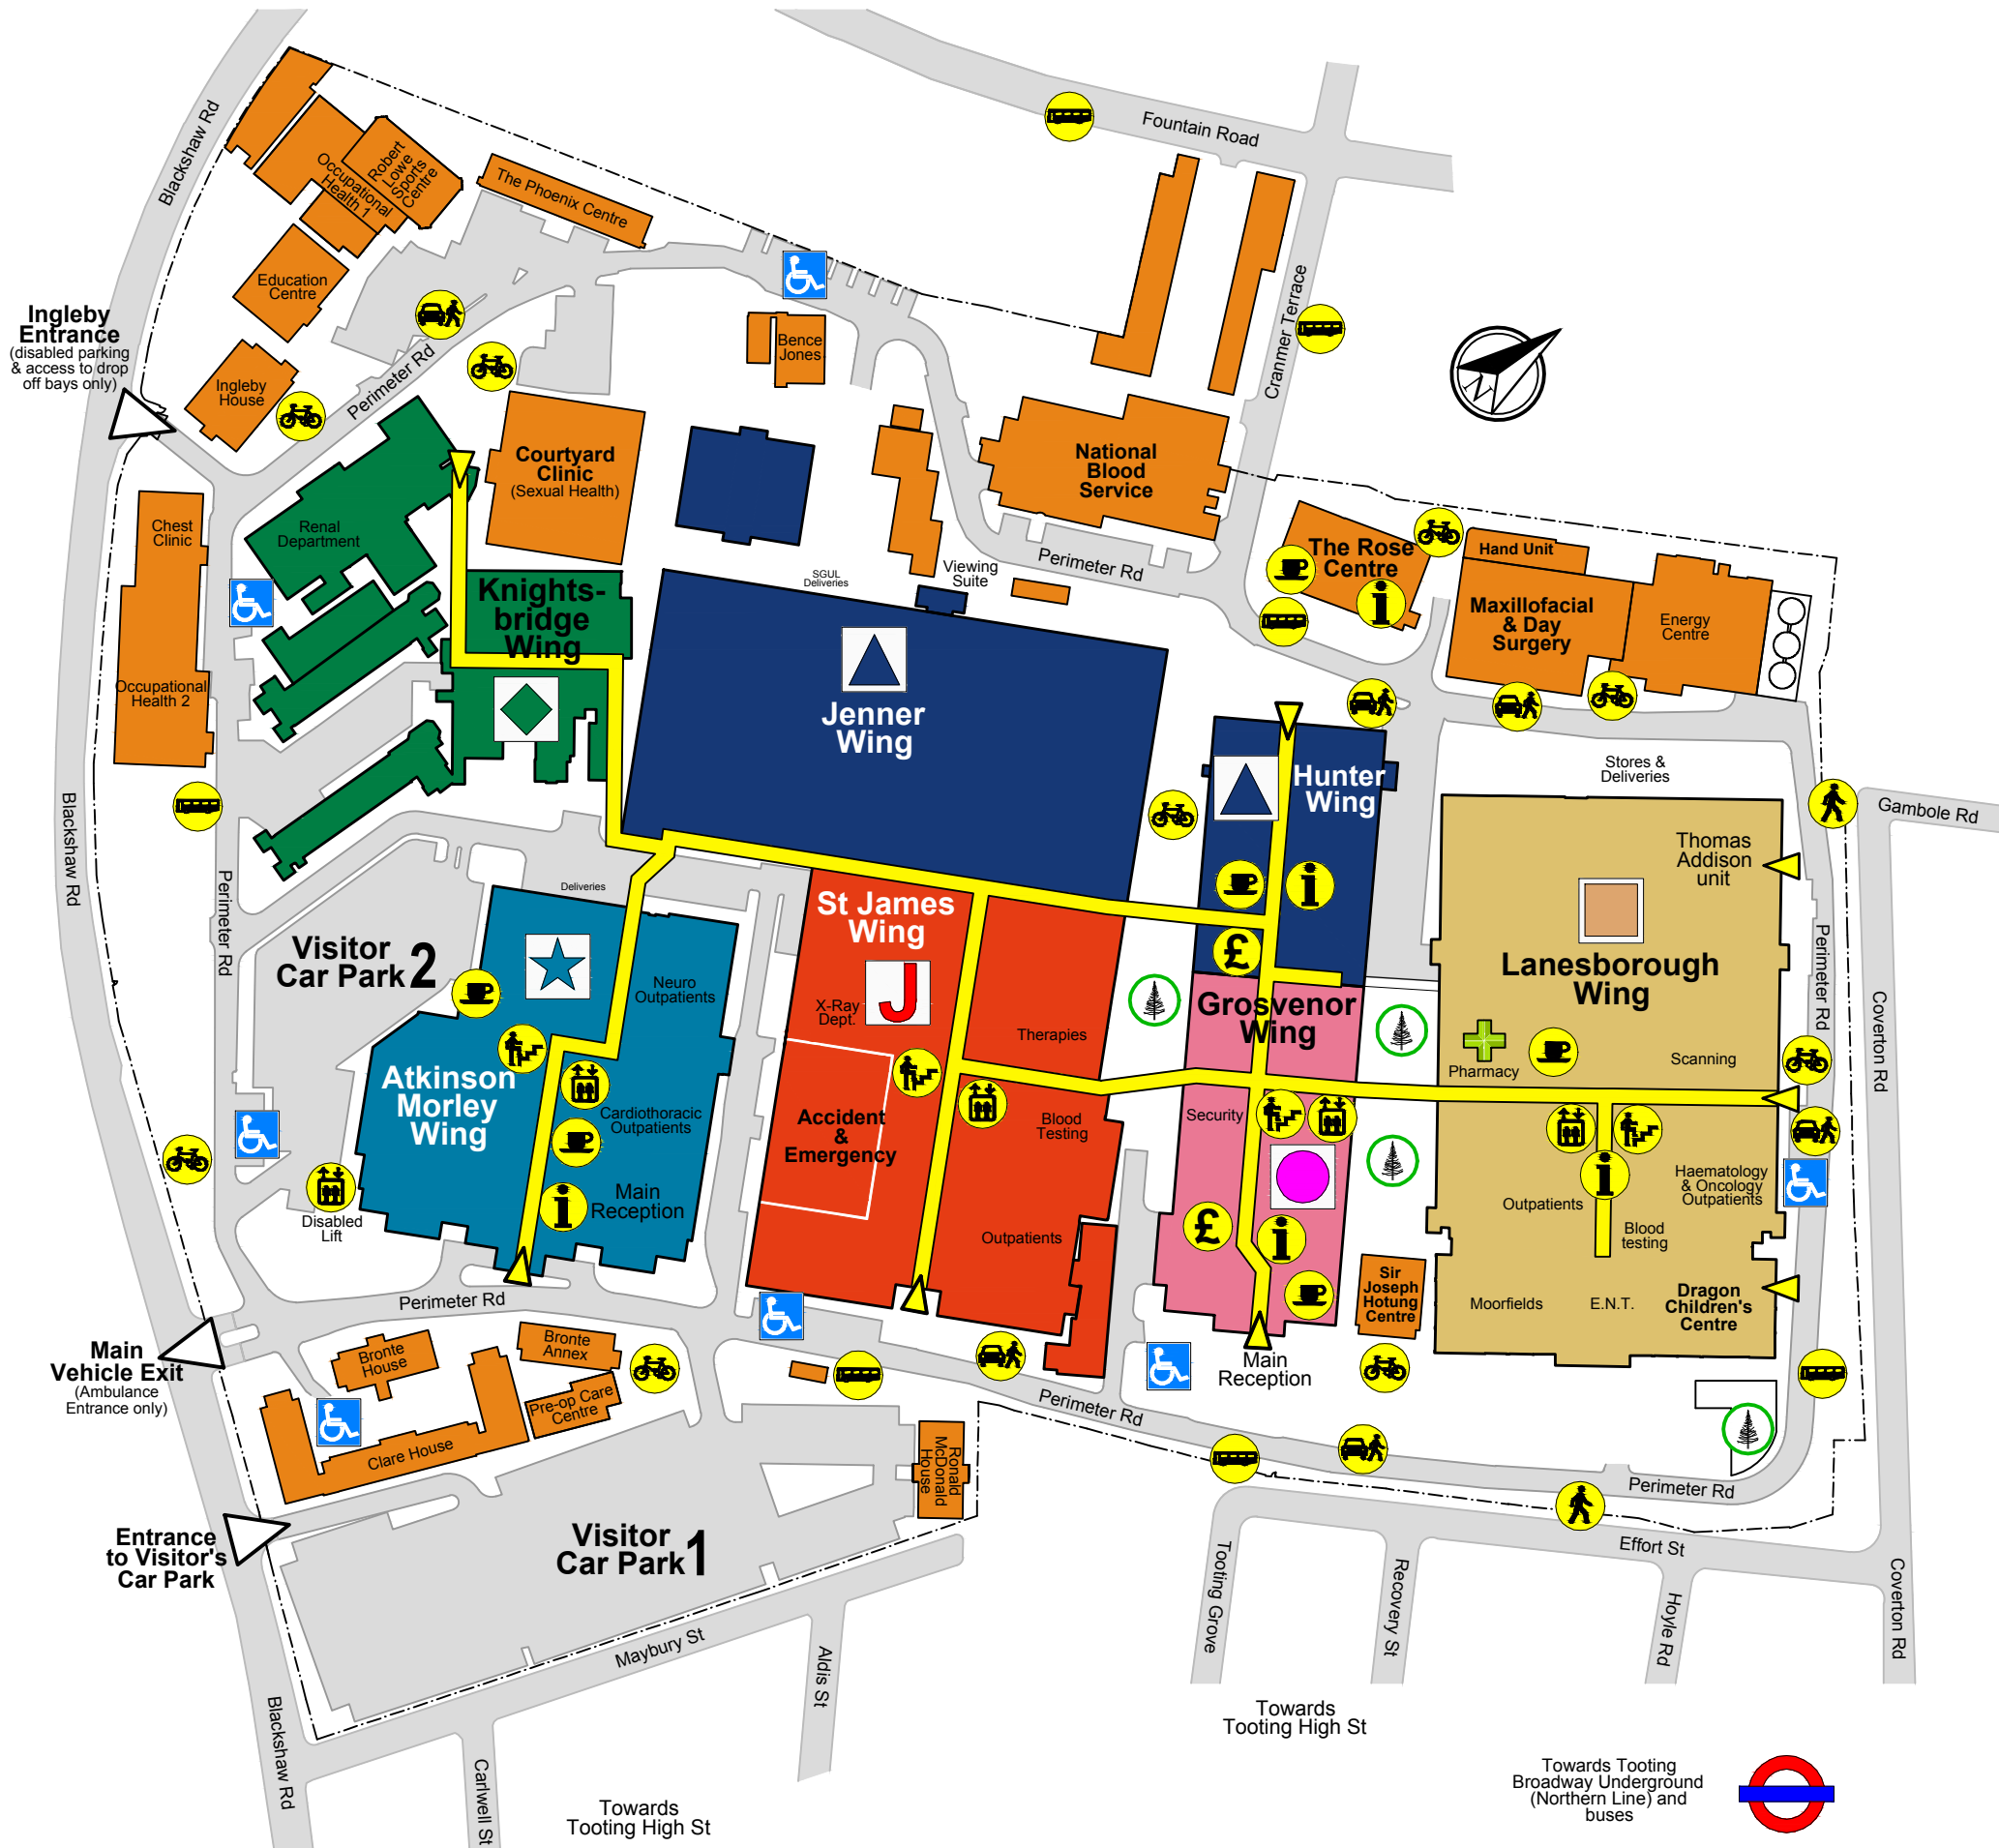

# St George's Hospital - Site map

**LEGEND:**

- Atkinson Morley Wing
- Grosvenor Wing
- Knightsbridge Wing
- Lanesborough Wing
- St George's University of London (Medical School)
- St James Wing

- Corridor
- Entrance to Wing
- Information
- Bus stop
- Bicycle storage
- Drop-off point
- Pedestrian entrance
- Lift
- Stairs
- Food & Drink
- Cash machine
- Disabled Parking
- Pharmacy
- Garden
- Post Box (near stairs & lifts Grosvenor ground floor)